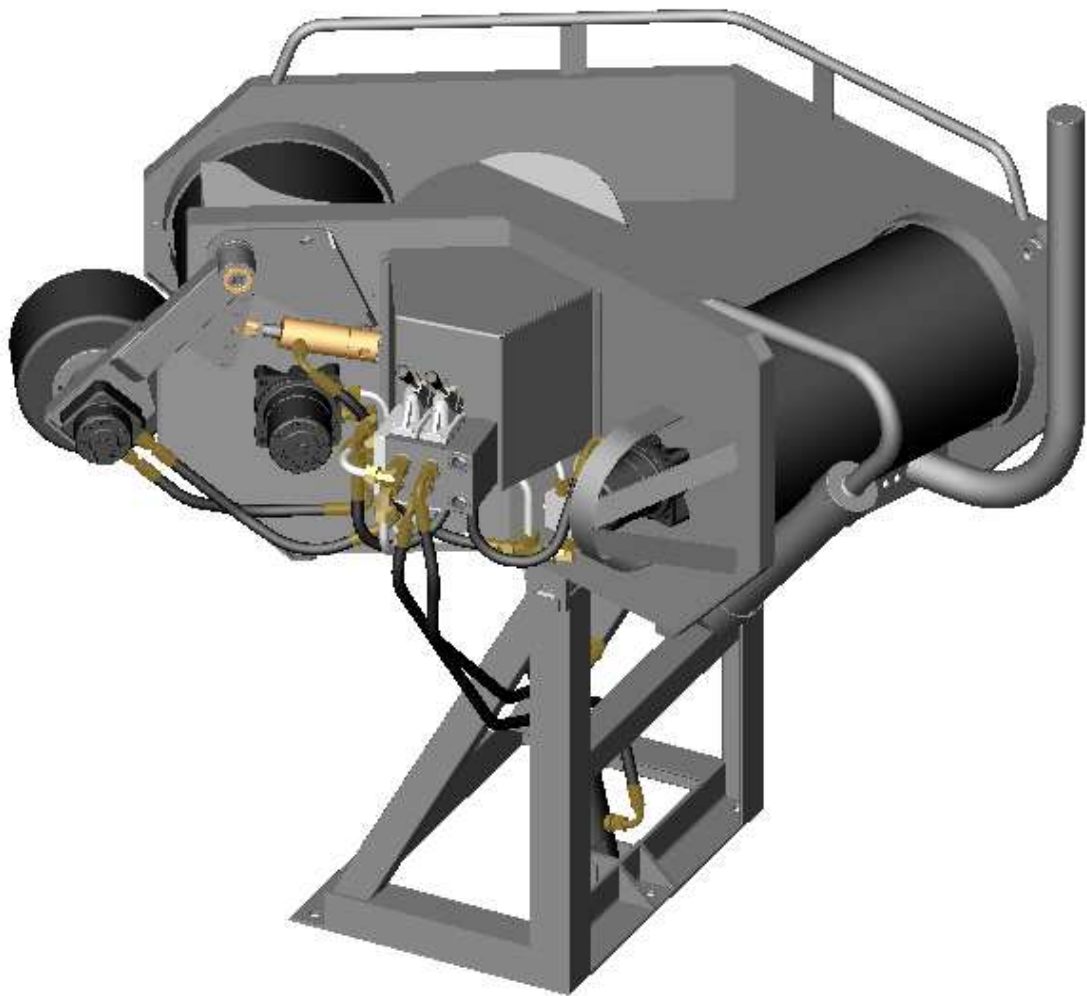

Nethaler 1200

**ØSTBORNHOLMS
KUTTERSERVICE**

Note:	 ØSTBORNHOLMS KUTTERSERVICE Telefon +45 56 49 65 82			
Note2:				
Assembly No.: EK01_1200	Description: Nethaler 1200 kg			
Fremstillet af: JGK	Date: 30-07-2001	Filename: EK01_1280	Scale: 1:15	Weight: