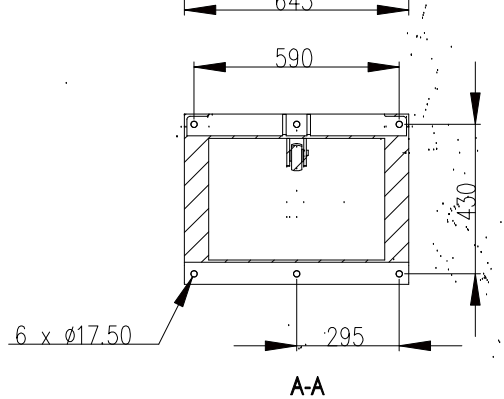

Nethaler 1200

**ØSTBORNHOLMS
KUTTERSERVICE**

Note:	 ØSTBORNHOLMS KUTTERSERVICE Telefon +45 56 49 65 82			
Note2:				
Assembly No.: EK01_1200	Description: Nethaler 1200 kg			
Fremstillet af: JGK	Date: 30-07-2001	Filename: EK01_1280	Scale: 1:15	Weight: