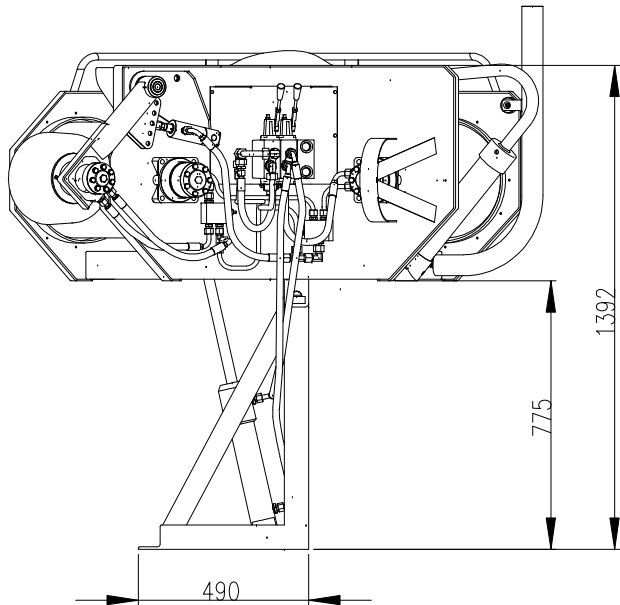

Nethaler 1200

**ØSTBORNHOLMS
KUTTERSERVICE**

Note:	 ØSTBORNHOLMS KUTTERSERVICE Telefon +45 56 49 65 82			
Note2:				
Assembly No.: EK01_1200	Description: Nethaler 1200 kg			
Fremstillet af: JGK	Date: 30-07-2001	Filename: EK01_1280	Scale: 1:15	Weight: