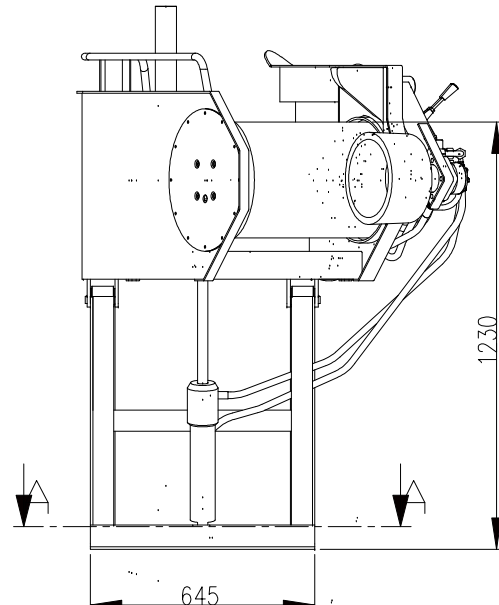

Nethaler 1200

**ØSTBORNHOLMS
KUTTERSERVICE**

Note:	 ØSTBORNHOLMS KUTTERSERVICE Telefon +45 56 49 65 82			
Note2:				
Assembly No.: EK01_1200	Description: Nethaler 1200 kg			
Fremstillet af: JGK	Date: 30-07-2001	Filename: EK01_1280	Scale: 1:15	Weight: