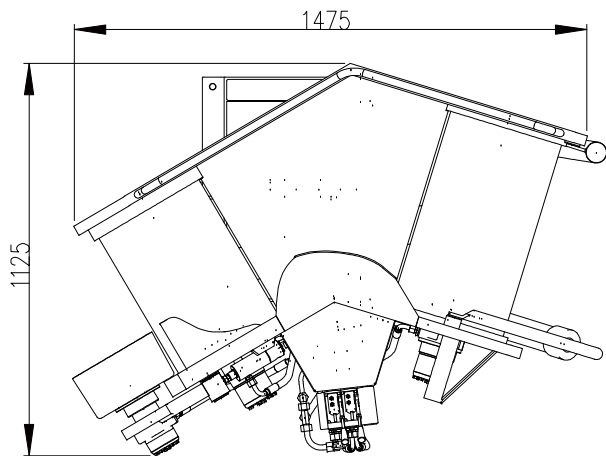

Nethaler 1200

**ØSTBORNHOLMS
KUTTERSERVICE**

Note:	 ØSTBORNHOLMS KUTTERSERVICE Telefon +45 56 49 65 82			
Note2:				
Assembly No.: EK01_1200	Description: Nethaler 1200 kg			
Fremstillet af: JGK	Date: 30-07-2001	Filename: EK01_1280	Scale: 1:15	Weight: