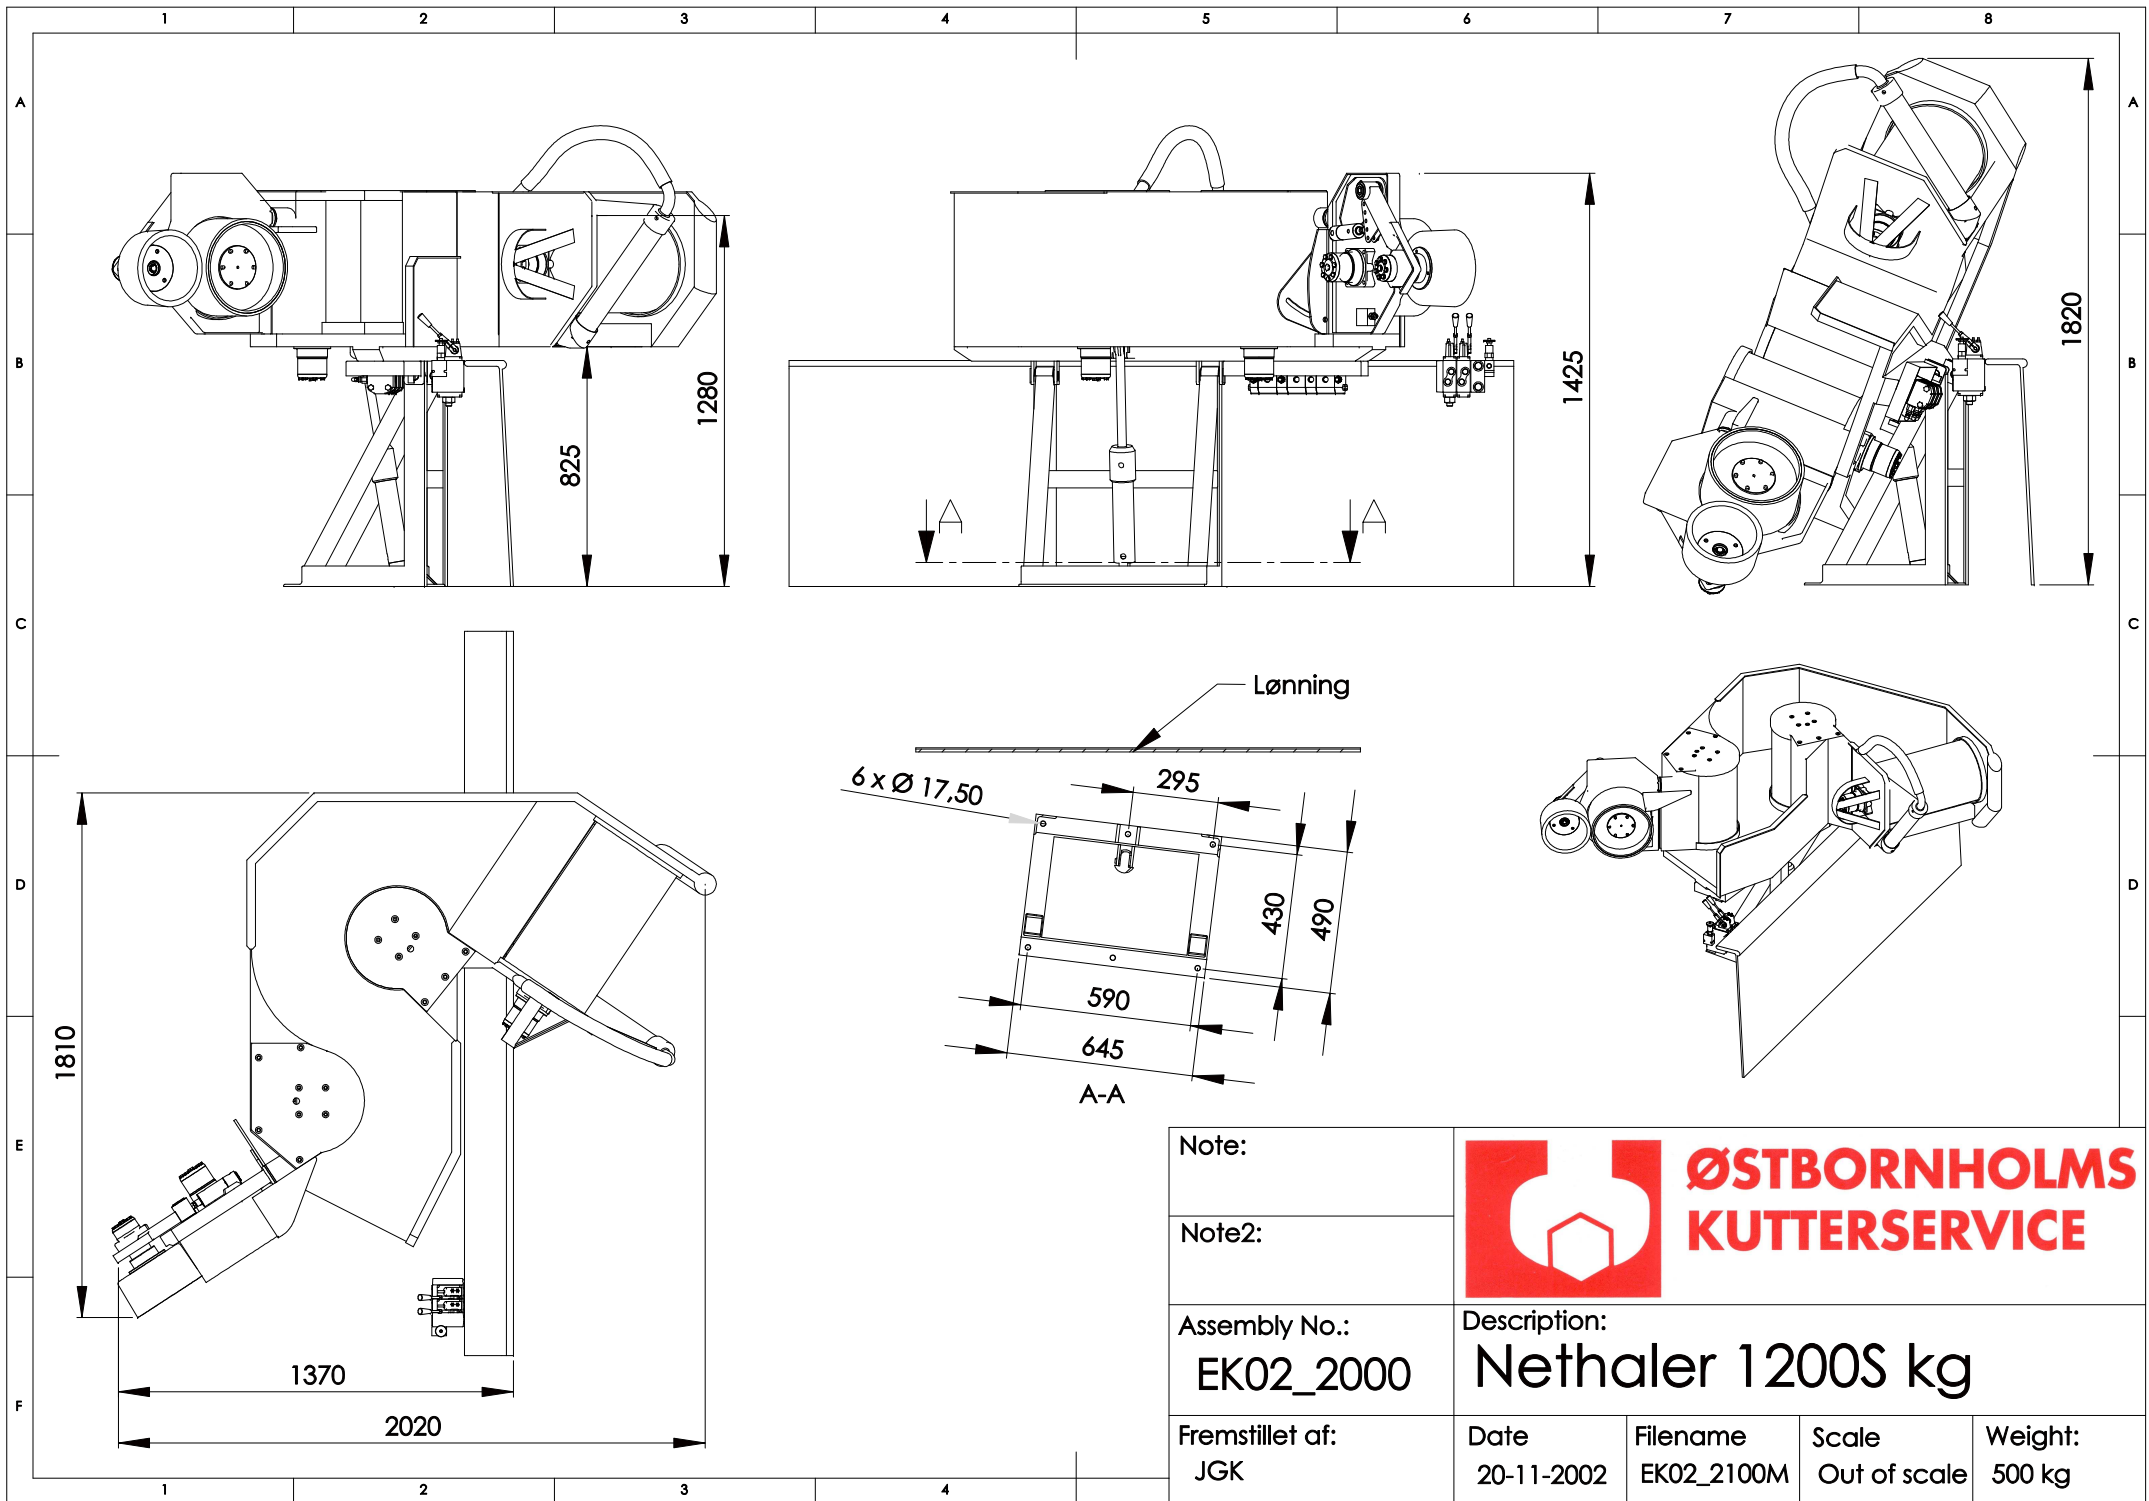

Nethaler 1200S

**ØSTBORNHOLMS
KUTTERSERVICE**

Note:

Note2:

Assembly No.:
EK02_2000

Fremstillet af:
JGK

 ØSTBORNHOLMS KUTERSERVICE		Description:		
		Nethaler 1200S kg		
Date	Filename	Scale	Weight:	
20-11-2002	EK02_2100M	Out of scale	500 kg	