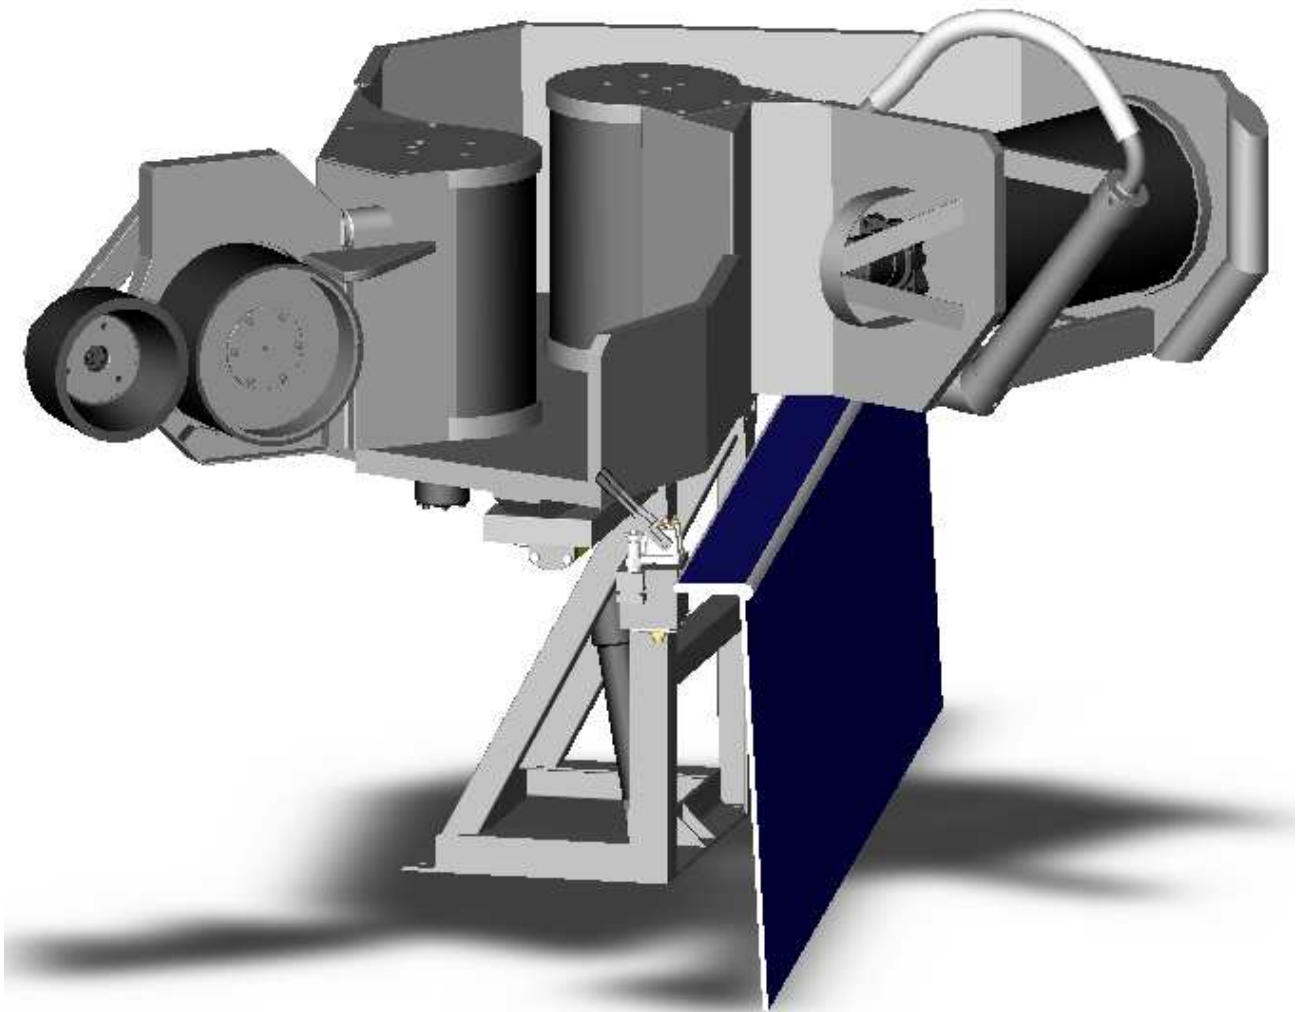

Nethaler 1200S

**ØSTBORNHOLMS
KUTTERSERVICE**

Note:

Note2:

Assembly No.:
EK02_2000

Fremstillet af:
JGK

 ØSTBORNHOLMS KUTERSERVICE		Description:		
		Nethaler 1200S kg		
Date	Filename	Scale	Weight:	
20-11-2002	EK02_2100M	Out of scale	500 kg	