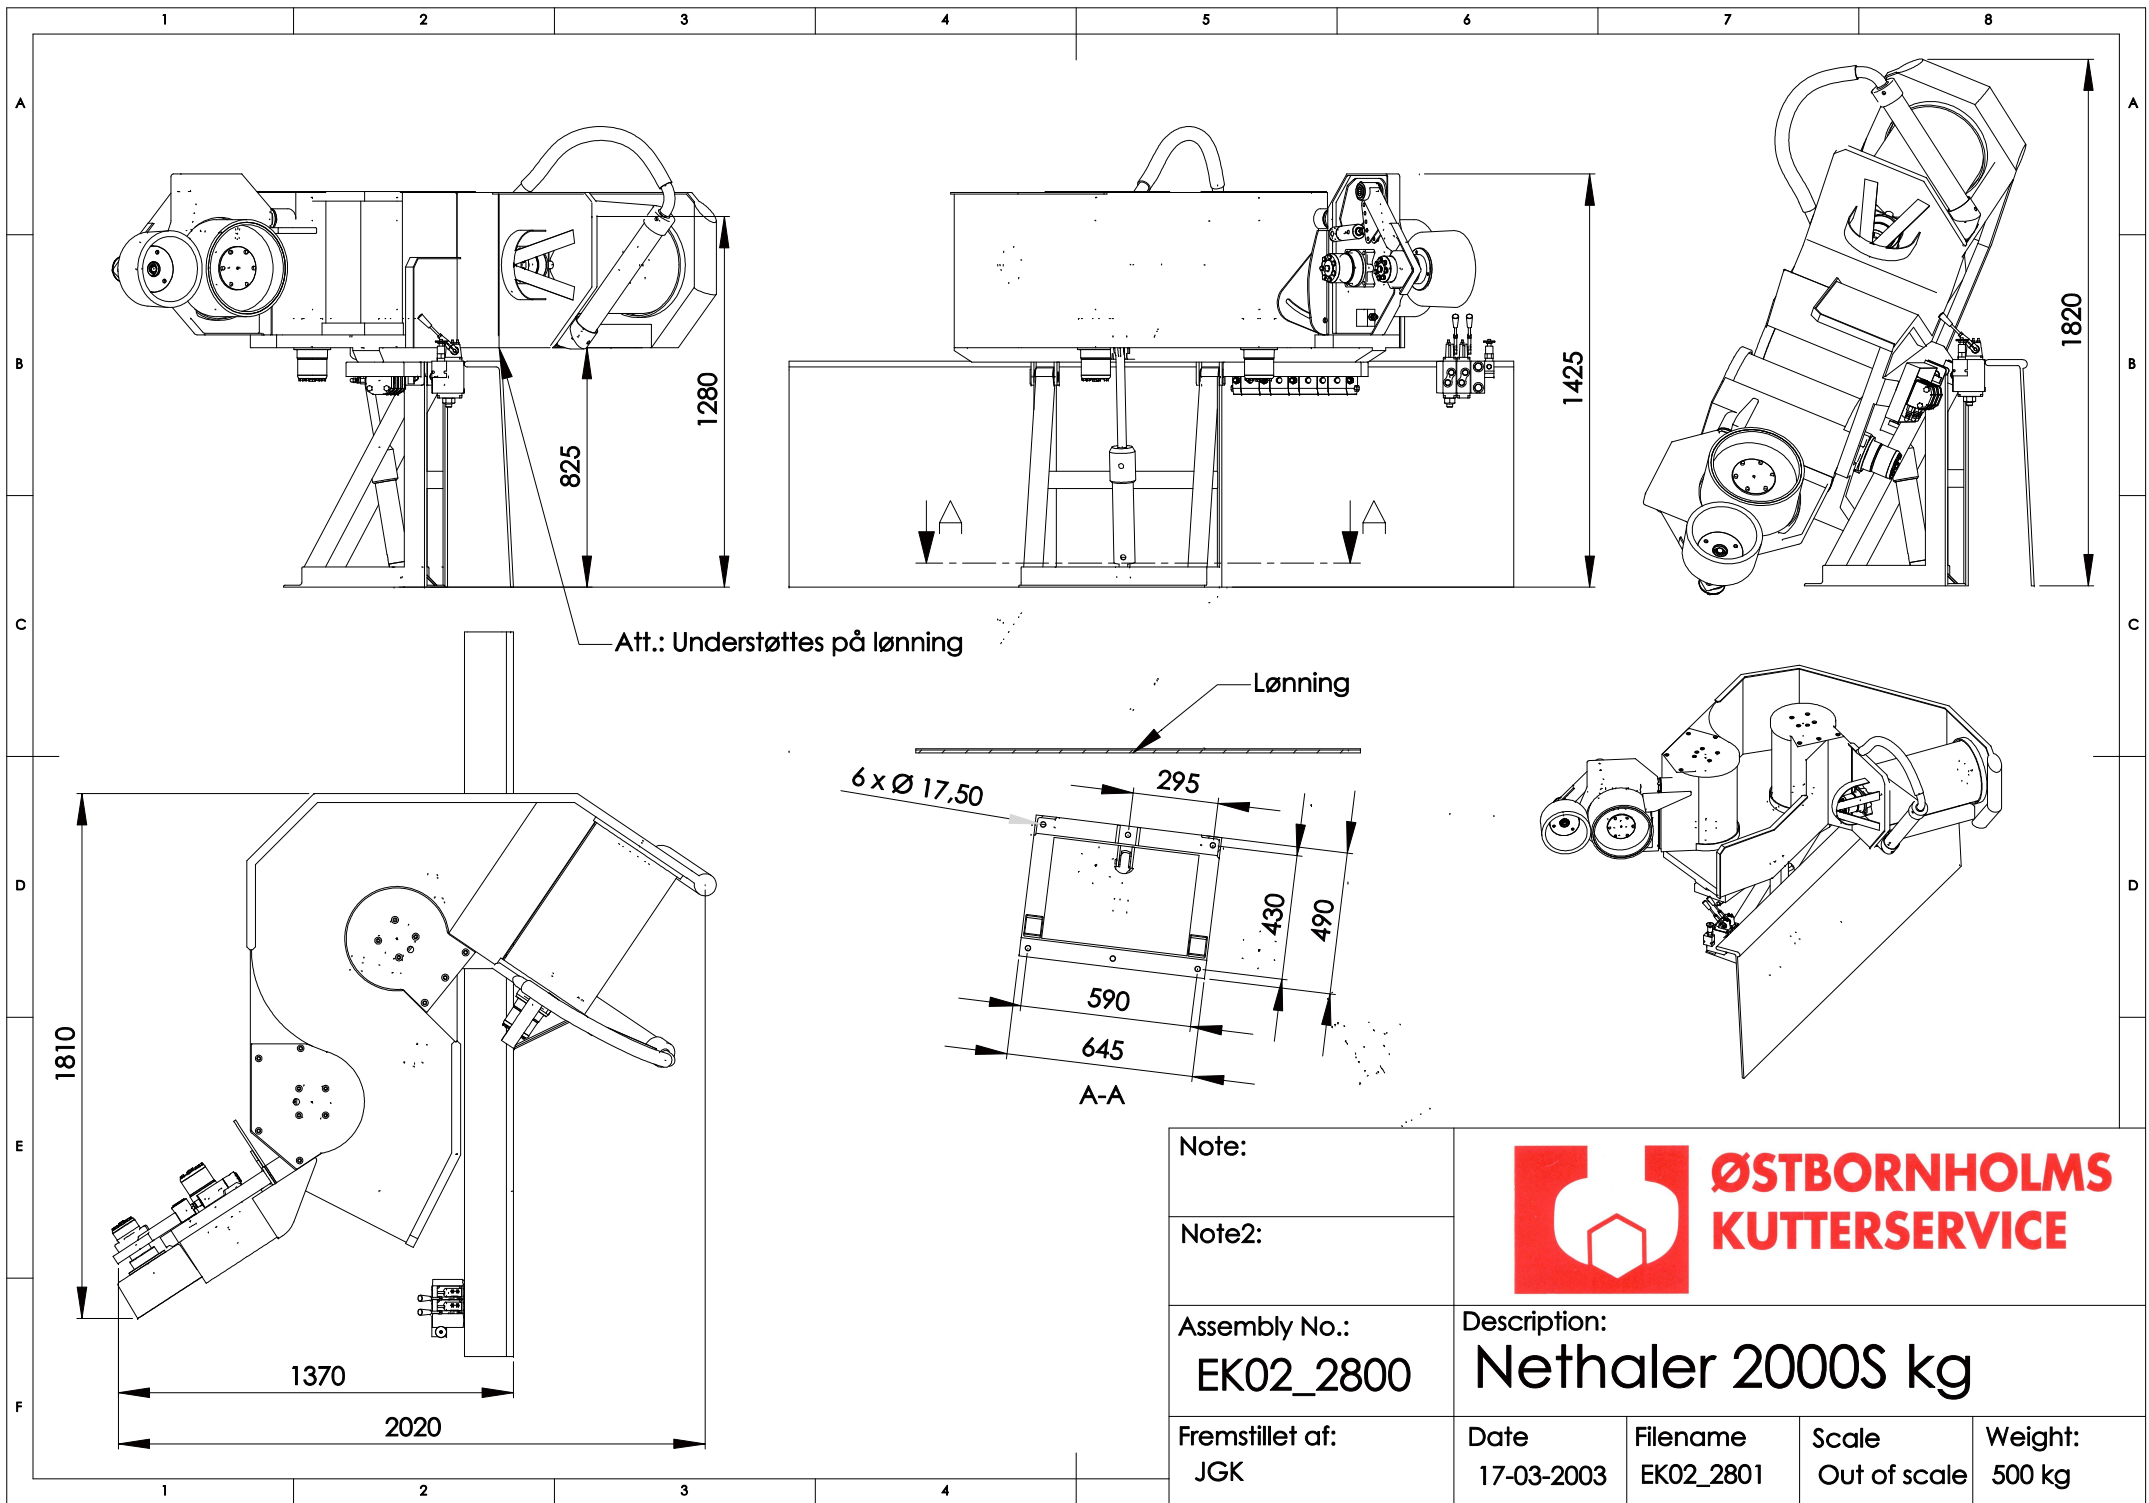

Nethaler 2000S

**ØSTBORNHOLMS
KUTTERSERVICE**

Note:

Note2:

Assembly No.:
EK02_2800

Fremstillet af:
JGK

 ØSTBORNHOLMS KUTTERSERVICE		Description:		
		Nethaler 2000S kg		
Date	Filename	Scale	Weight:	
17-03-2003	EK02_2801	Out of scale	500 kg	