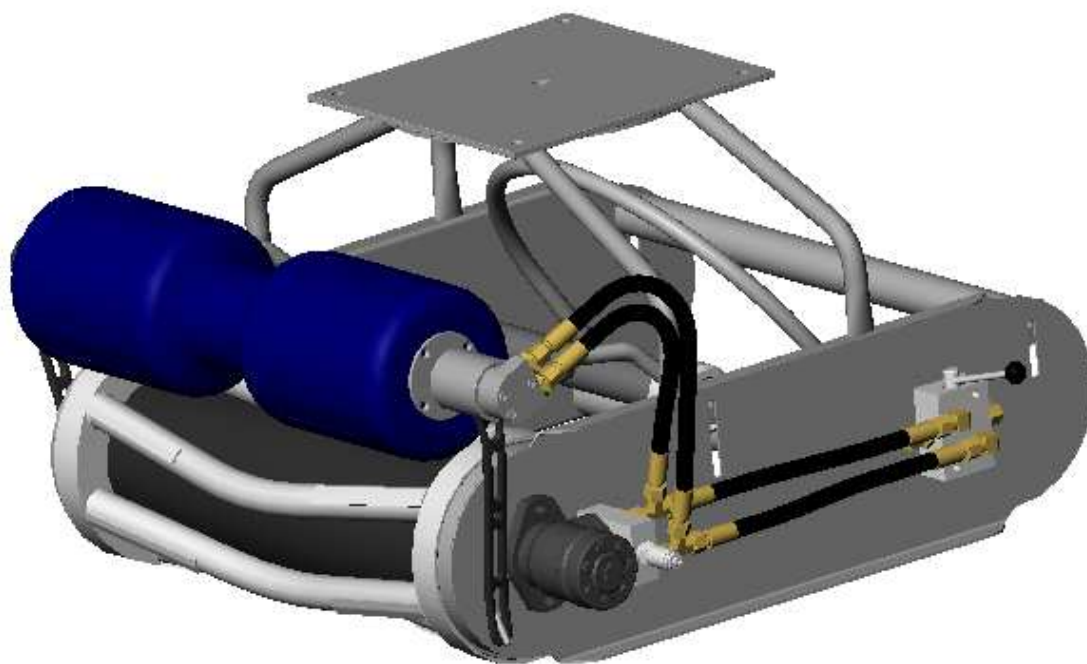

TYPE 1 MK

**ØSTBORNHOLMS
KUTTERSERVICE**

Note:

Note2:

Assembly No.:

EK01_0500

Fremstillet af:

JGK

1:10

Weight:

52,2404