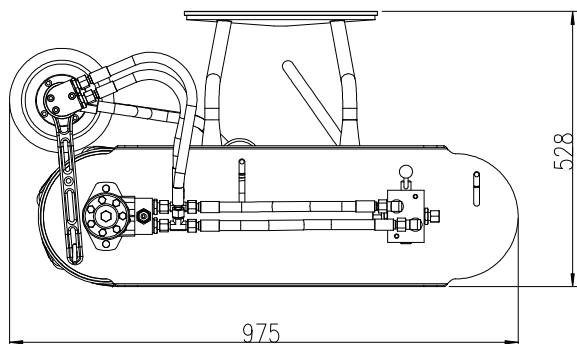

TYPE 1 MK

**ØSTBORNHOLMS
KUTTERSERVICE**

Note:

Note2:

Assembly No.:

EK01_0500

Fremstillet af:

JGK

1:10

Weight:

52,2404