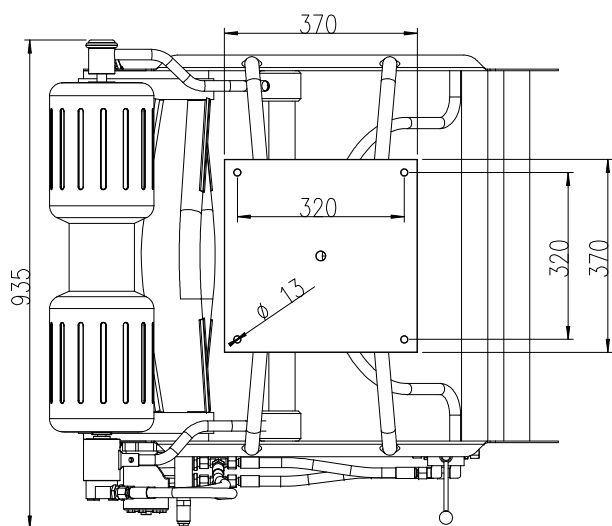

TYPE 1 MK

**ØSTBORNHOLMS
KUTTERSERVICE**

Note:

Note2:

Assembly No.:

EK01_0500

Fremstillet af:

JGK

1:10

Weight:

52,2404