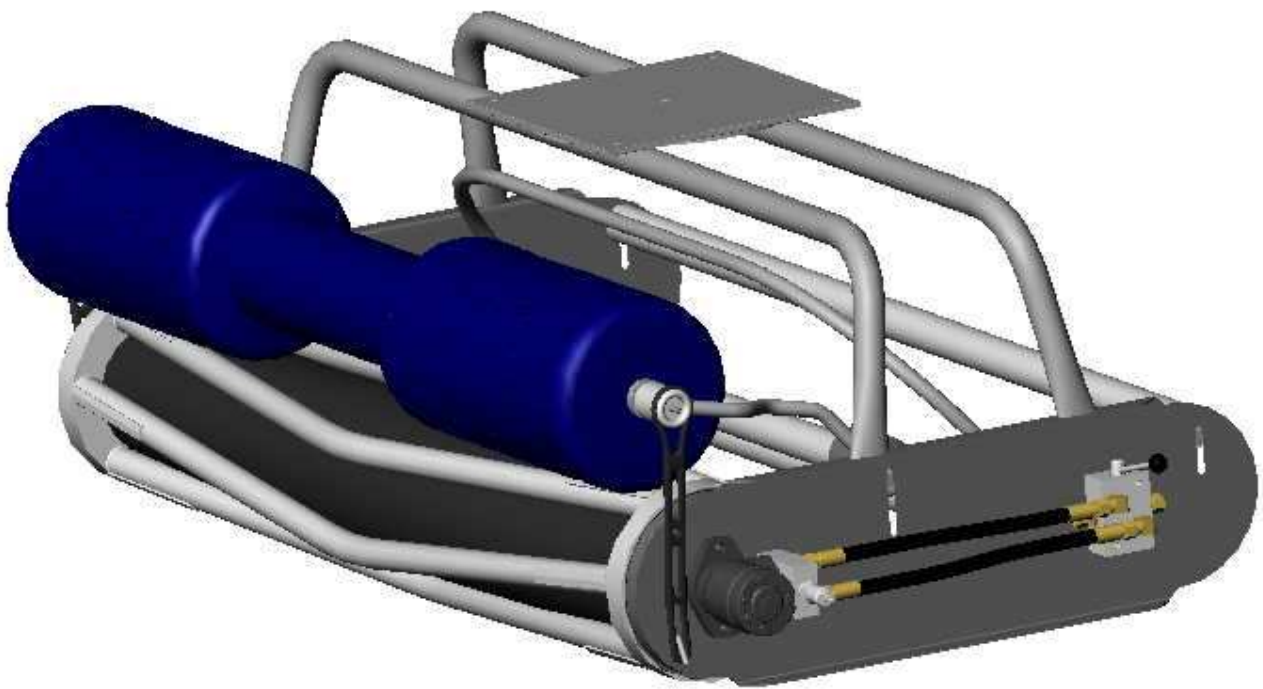

TYPE 4

**ØSTBORNHOLMS
KUTTERSERVICE**

Note:

Note2:

Assembly No.:

EK01_0400

Fremstillet af:

JGK

1:10

Weight:

97,1796