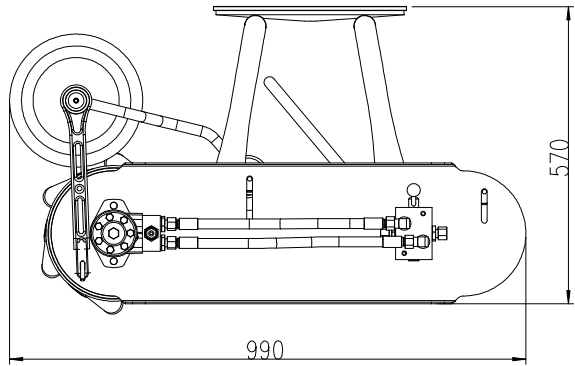

TYPE 4

**ØSTBORNHOLMS
KUTTERSERVICE**

Note:

Note2:

Assembly No.:

EK01_0400

Fremstillet af:

JGK

1:10

Weight:

97,1796