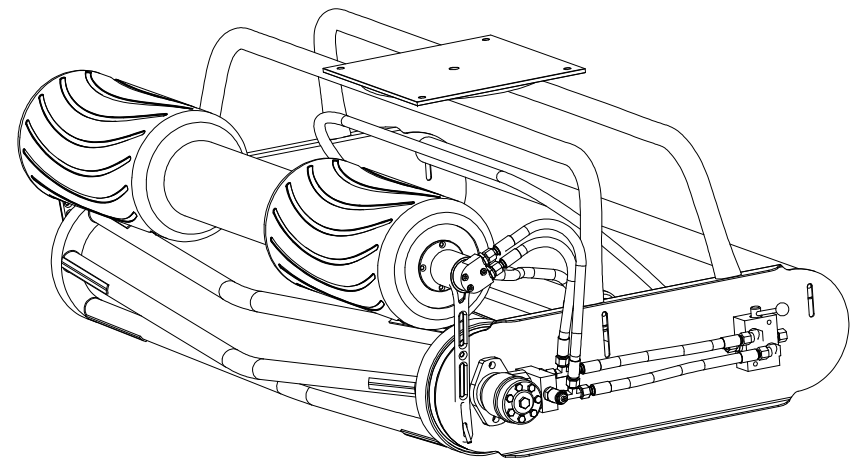

TYPE 4 MK

**ØSTBORNHOLMS
KUTTERSERVICE**

Note:

Note2:

Assembly No.:

EK01_0400

Fremstillet af:

JGK

1:10

Weight:

97,5343