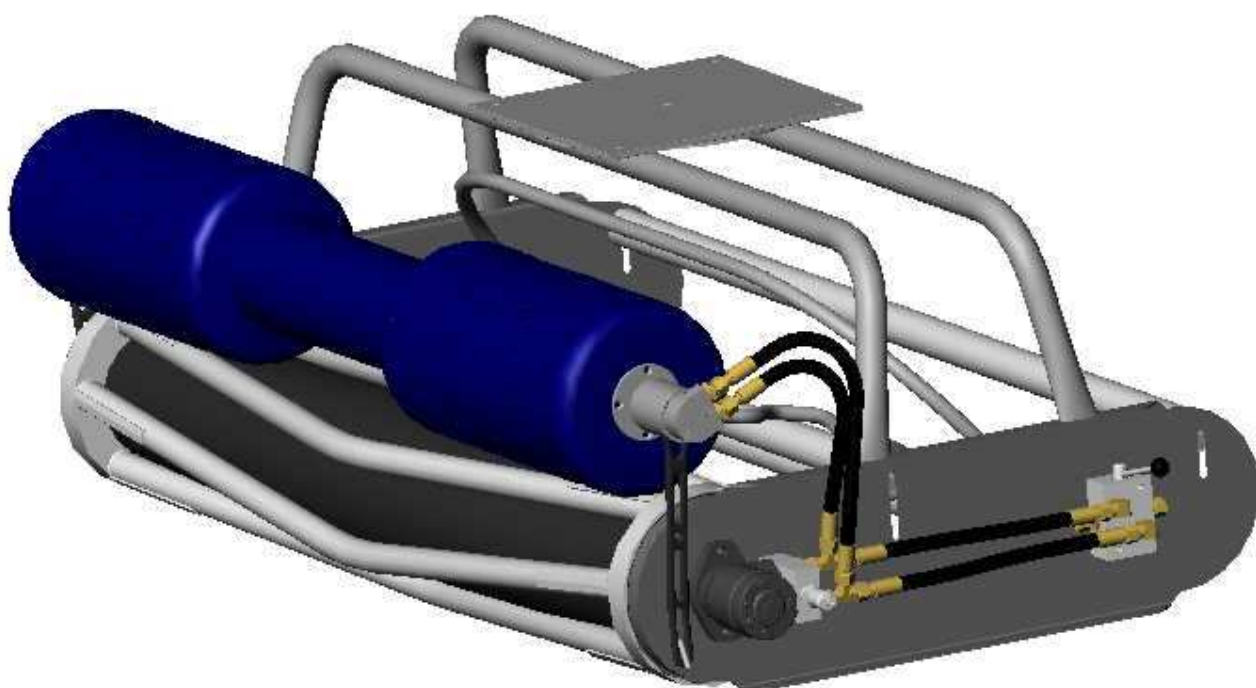

TYPE 4 MK

**ØSTBORNHOLMS
KUTTERSERVICE**

Note:

Note2:

Assembly No.:

EK01_0400

Fremstillet af:

JGK

1:10

Weight:

97,5343